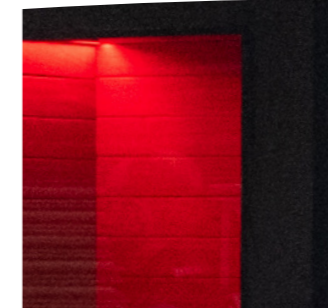

TRADITIONAL 220

W: 220 x D: 210 x H: 210cm
6 Person

FEATURES

- 48mm Thermo Aspen Wood Frame
- Black Veneer Exterior
- 5-Person Sauna Room Benches
- Built-In Floor Grid With Vinyl Surface
- Sauna Ventilation Valve
- 8mm Grey Safety Glass Window And Glazed Door
- Chromotherapy Led Lights
- 8.8 m³ Sauna Room Volume

HEATER OPTIONS

Harvia Electric Heater

- 610(H) x 430(W) x 260(D) mm
- 5m³-8m³ Room Volume
- 9.0 Kw Power Output (Recommended)
- 11.7kg Weight
- 20kg Stone Weight

FEATURES

- 48mm Thermo Aspen Wood Frame
- Black Veneer Exterior
- 6-Person Sauna Room Benches
- Built-In Floor Grid With Vinyl Surface
- Sauna Ventilation Valve
- 8mm Grey Safety Glass Window And Glazed Door
- Chromotherapy Led Lights
- 9.7 m³ Sauna Room Volume

HEATER OPTIONS

Harvia Electric Heater

- 700(H) x 380(W) x 260(D) mm
- 8m³-14m³ Room Volume
- 9.0 Kw Power Output (Recommended)
- 11.9kg Weight
- 20kg Stone Weight